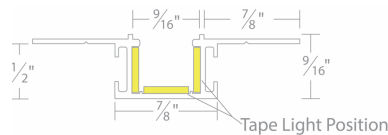

8 ft linear channel

Includes perforated metal sheets and frosted diffuser Can be field cut