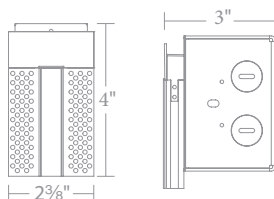

### Power feed

*Includes a wiring box, two hanger bars, two tape light connectors, two channel connectors, two end caps and diff user The end cap may be placed on either side or be removed Hanger bars may install on any side of the wiring box*