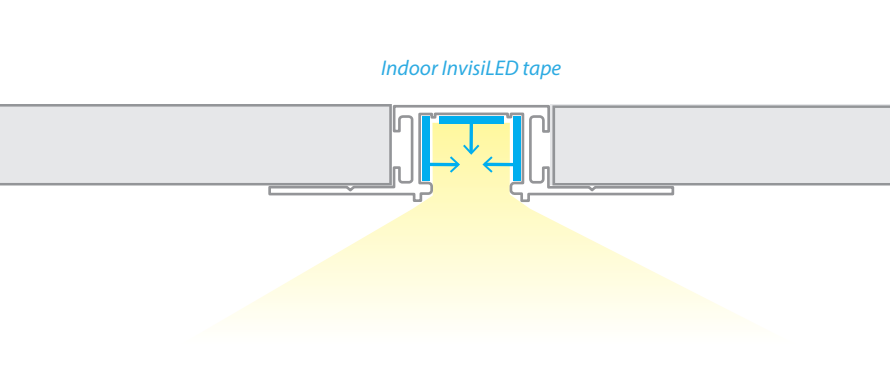

SLIM SYMMETRICAL RECESSED CHANNEL - MUD IN LED-T-RCH4

WAC

Fixture Type:

Catalog Number:

Project: _____

Location: _____

COMPATIBLE PRODUCTS

InvisiLED® Gemini, Lite+, Pro+, Pro 2+, Duet

InvisiLED® LITE, Classic

InvisiLED® Pro, CCT, Dim-To-Warm, Tunable, RGB

- Installs within drywall depth
- Linear channel can be field cut
- Accommodates either one or two runs of InvisiLED® indoor tape See individual InvisiLED spec sheets.
- Includes a frosted acrylic diffuser
- Aluminum extrusion powder coated in matte white
- Remote transformer is required