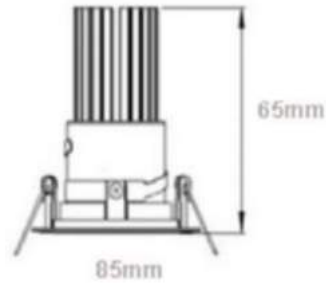

KLM-HP7WSS