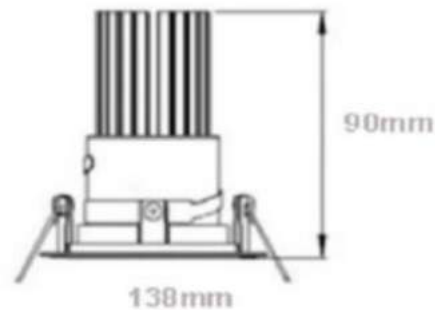

KLM-HP15WSS