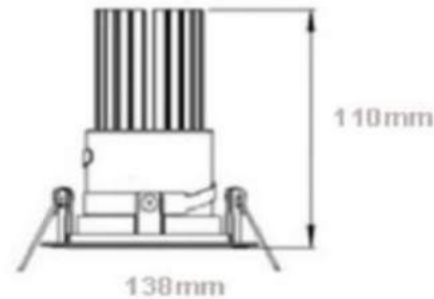

KLM-HP20WSS