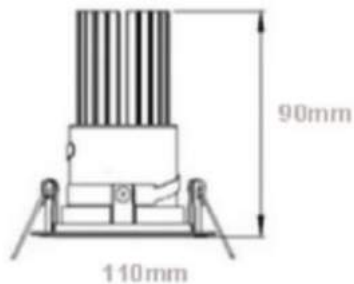

KLM-HP12WSS