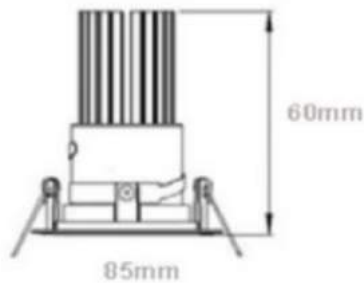

IP20 LED COB DOWNLIGHT

KLM-HP5WSS