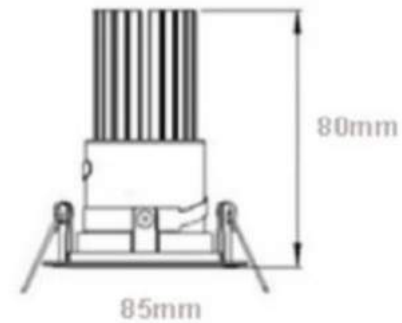

KLM-HP10WSS