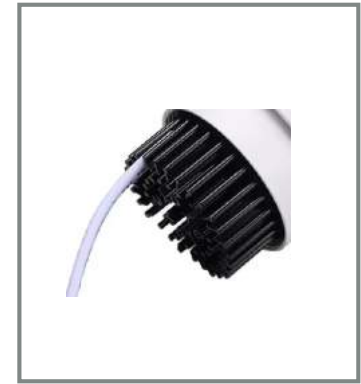

# KLM CO., LIMITED

Hi Lumen, Bye Watts.

[www.klmlighting.com](http://www.klmlighting.com)

IP20 LED DOWNLIGHT

## Feature

- IP20 Rate
- Can be adjustable
- Anti-glare reflector with 3 beam angles, 20° 40° 60°
- White, silver ring color can be supply
- 4mm thickness aluminum
- 3Year Warranty

## Temperature

- Operating temperature: -20°C~+40°C
- Storage temperature: -30°C~+60°C

**LED inside**

Moderate price cob led downlight, the material of lighting board can be aluminum or copper or Ceramic. Full range of recessed and surface mounted ceiling lighting available in sizes from 4 to 10 inches diameter.