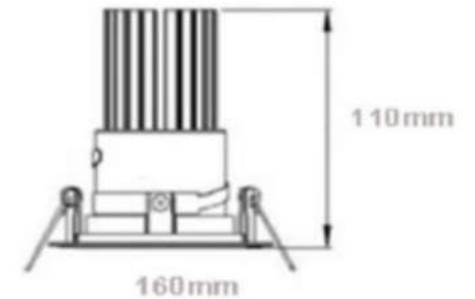

KLM-HP25/30WSS