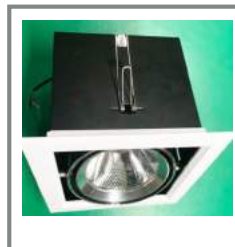

# DOWNLIGHT

Item No.	KLM-GLD-Series
LEDs	Philip 1205 COB slm gen 6
Power	1*15W 1*20W 1*30W
Efficiency	90LM/W
CCT	3000K 4000K 5000K
CRI	RA80
Voltage	AC100-240V
Beam angle	15° 24°
IP Rate	IP20
Material	6063 Aluminium
Body color	White ring + Black body